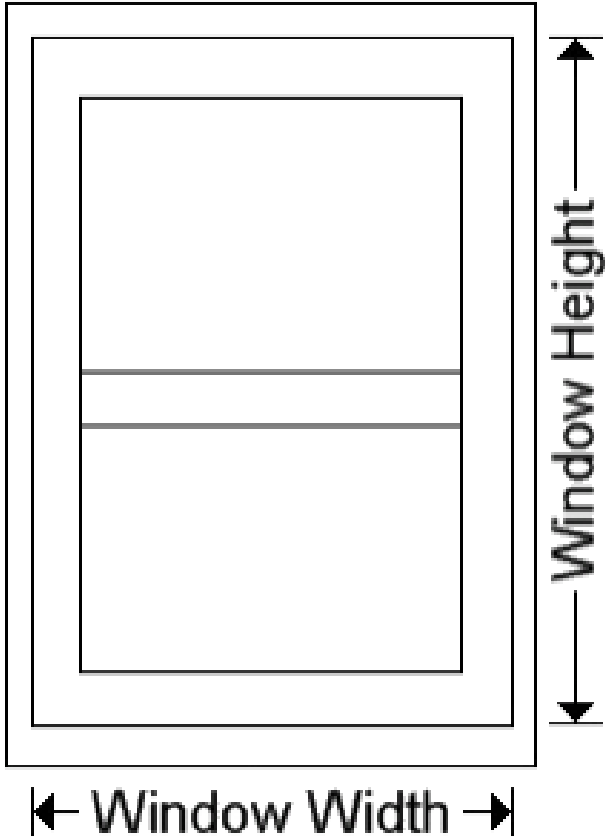

***Bring your window measurements to our Muskego showroom, sign up for the Infinity from Marvin “Built for Life” sweepstakes, and view a product demonstration.***

Scan the QR code below to view a How-To Measure Windows & Patio Doors video.

Window #1: W \_\_\_\_\_ H \_\_\_\_\_

Window #3: W \_\_\_\_\_ H \_\_\_\_\_

Window #2: W \_\_\_\_\_ H \_\_\_\_\_

Window #4: W \_\_\_\_\_ H \_\_\_\_\_

Patio Door #1: W \_\_\_\_\_ H \_\_\_\_\_

Patio Door #2: W \_\_\_\_\_ H \_\_\_\_\_